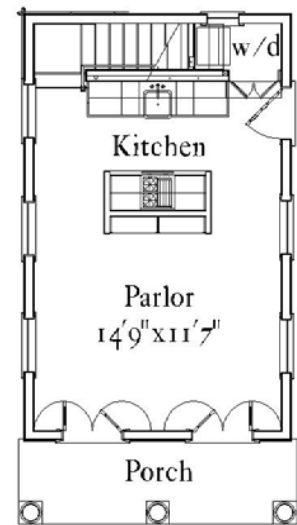

Louisiana Creole Cottage

first floor

second floor

front

rear

Summary

718 sf
 2 bedrooms, 1 bath
 First floor: 394 sf
 Second floor: 324 sf
 Porches: 157 sf