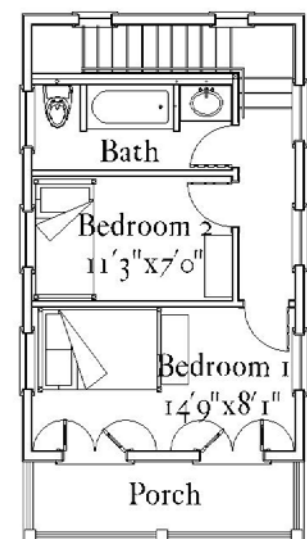

Louisiana Creole Cottage

first floor

second floor

front

rear

Summary

718 sf
 2 bedrooms, 1 bath
 First floor: 394 sf
 Second floor: 324 sf
 Porches: 157 sf