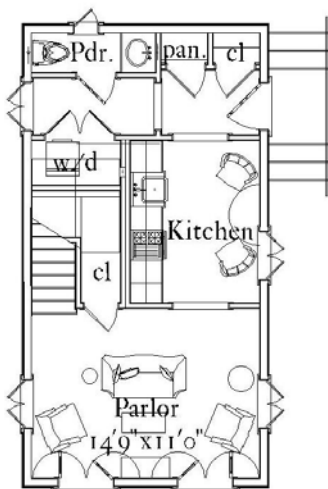

Gulf Coast Cottage

rear

front

first floor

second floor

Summary

946 sf
 2 bedrooms, 1 bath
 First floor: 473 sf
 Second floor: 473 sf
 Porches: 110 sf