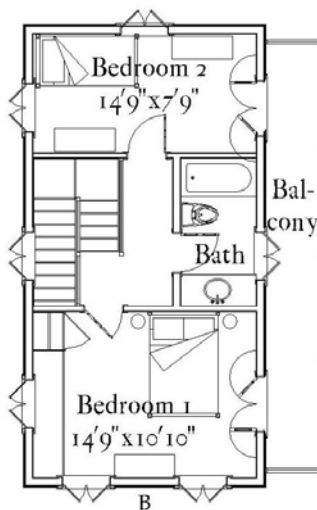

Gulf Coast Cottage

rear

front

first floor

second floor

Summary

946 sf
 2 bedrooms, 1 bath
 First floor: 473 sf
 Second floor: 473 sf
 Porches: 110 sf