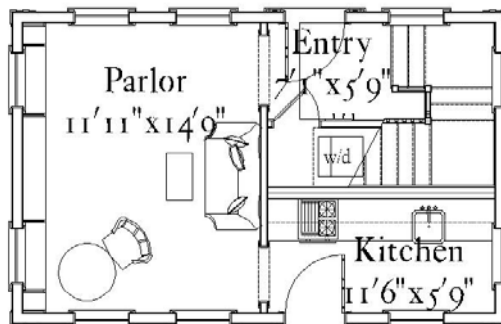

Cape Cod Cottage

rear

front

Summary

721 sf
 1 bedroom, 1 bath
 First floor: 398 sf
 Second floor: 323 sf

first floor

second floor