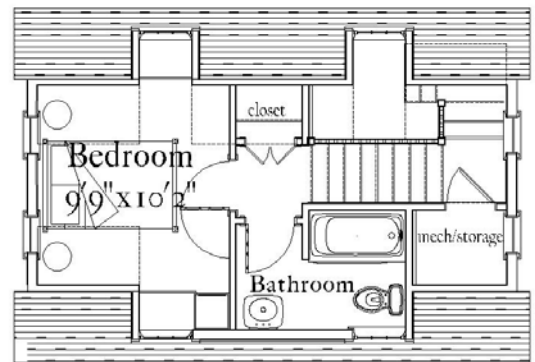

Cape Cod Cottage

rear

front

Summary

721 sf
 1 bedroom, 1 bath
 First floor: 398 sf
 Second floor: 323 sf

first floor

second floor